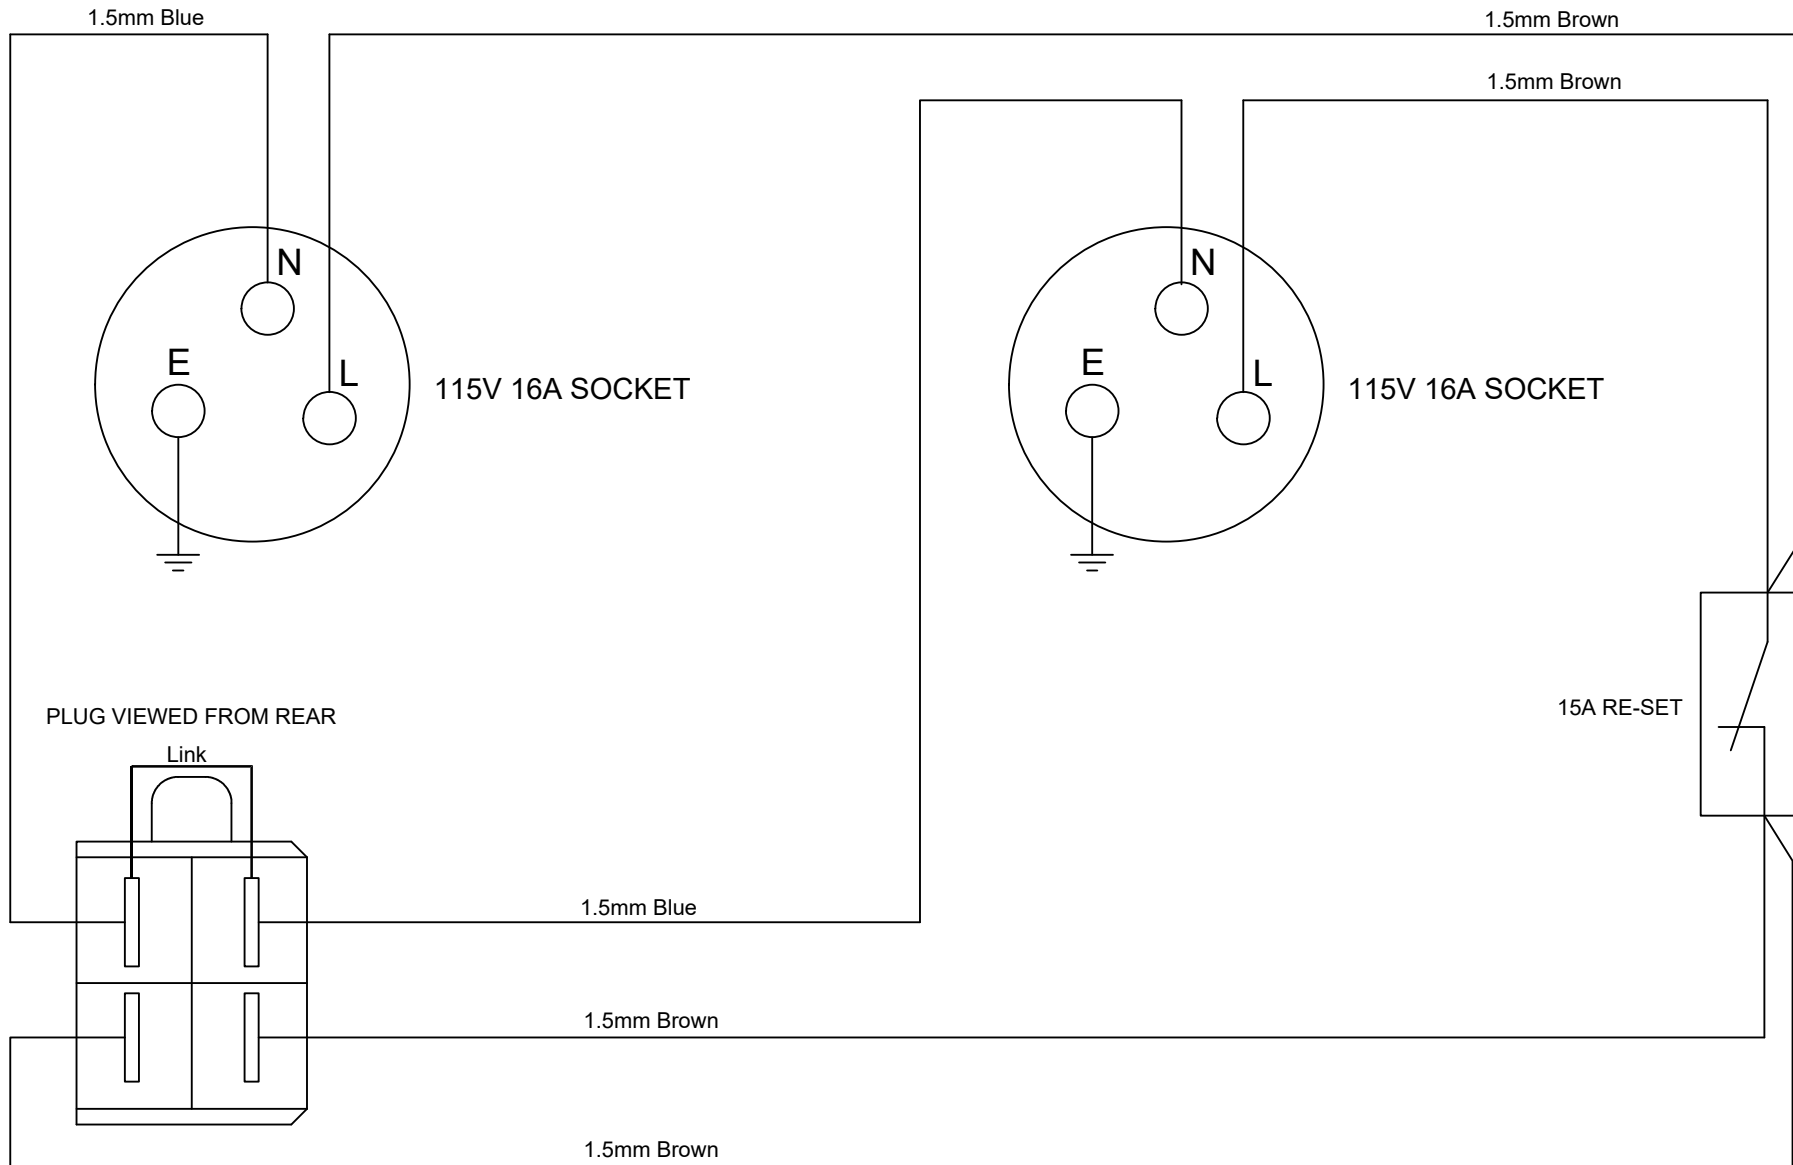

STEPHILL GENERATORS

Phone 01933 677911
Fax 01933 677916

Drawing Number
SW12104

Drawn
R Golding

Description
NSM 115V 2 Socket plastic box wiring

Last Number Used
N/A

Issue	Date	Revision
A	21-09-16	New drawing