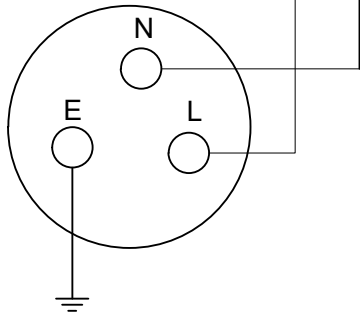

115V 16A SOCKET

115V 16A SOCKET

230V 16A SOCKET

Issue	Date	Revision
A	28-07-15	New drawing

**STEPHILL GENERATORS**

Phone 01933 677911  
Fax 01933 677916

Drawing Number  
SW12104

Drawn  
R Golding