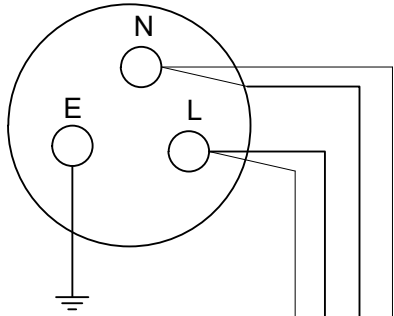

115V 16A SOCKET

115V 16A SOCKET

230V 16A SOCKET

Issue	Date	Revision
A	28-07-15	New drawing

**STEPHILL GENERATORS**

Phone 01933 677911  
Fax 01933 677916

Drawing Number  
SW12104

Drawn  
R Golding