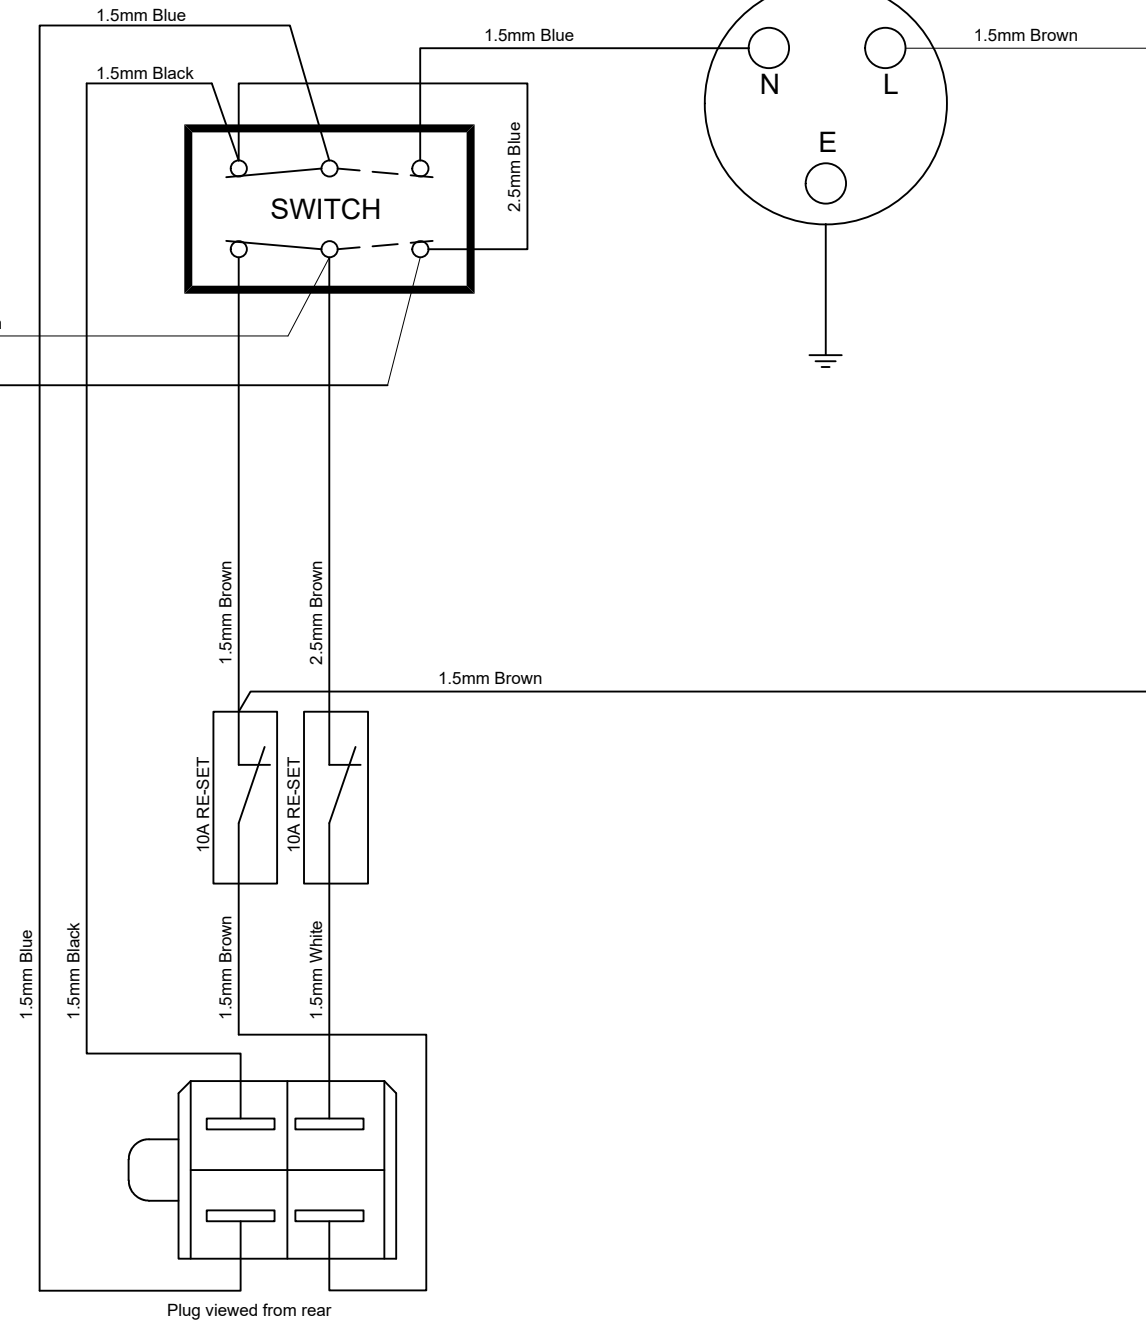

230V 16A SOCKET