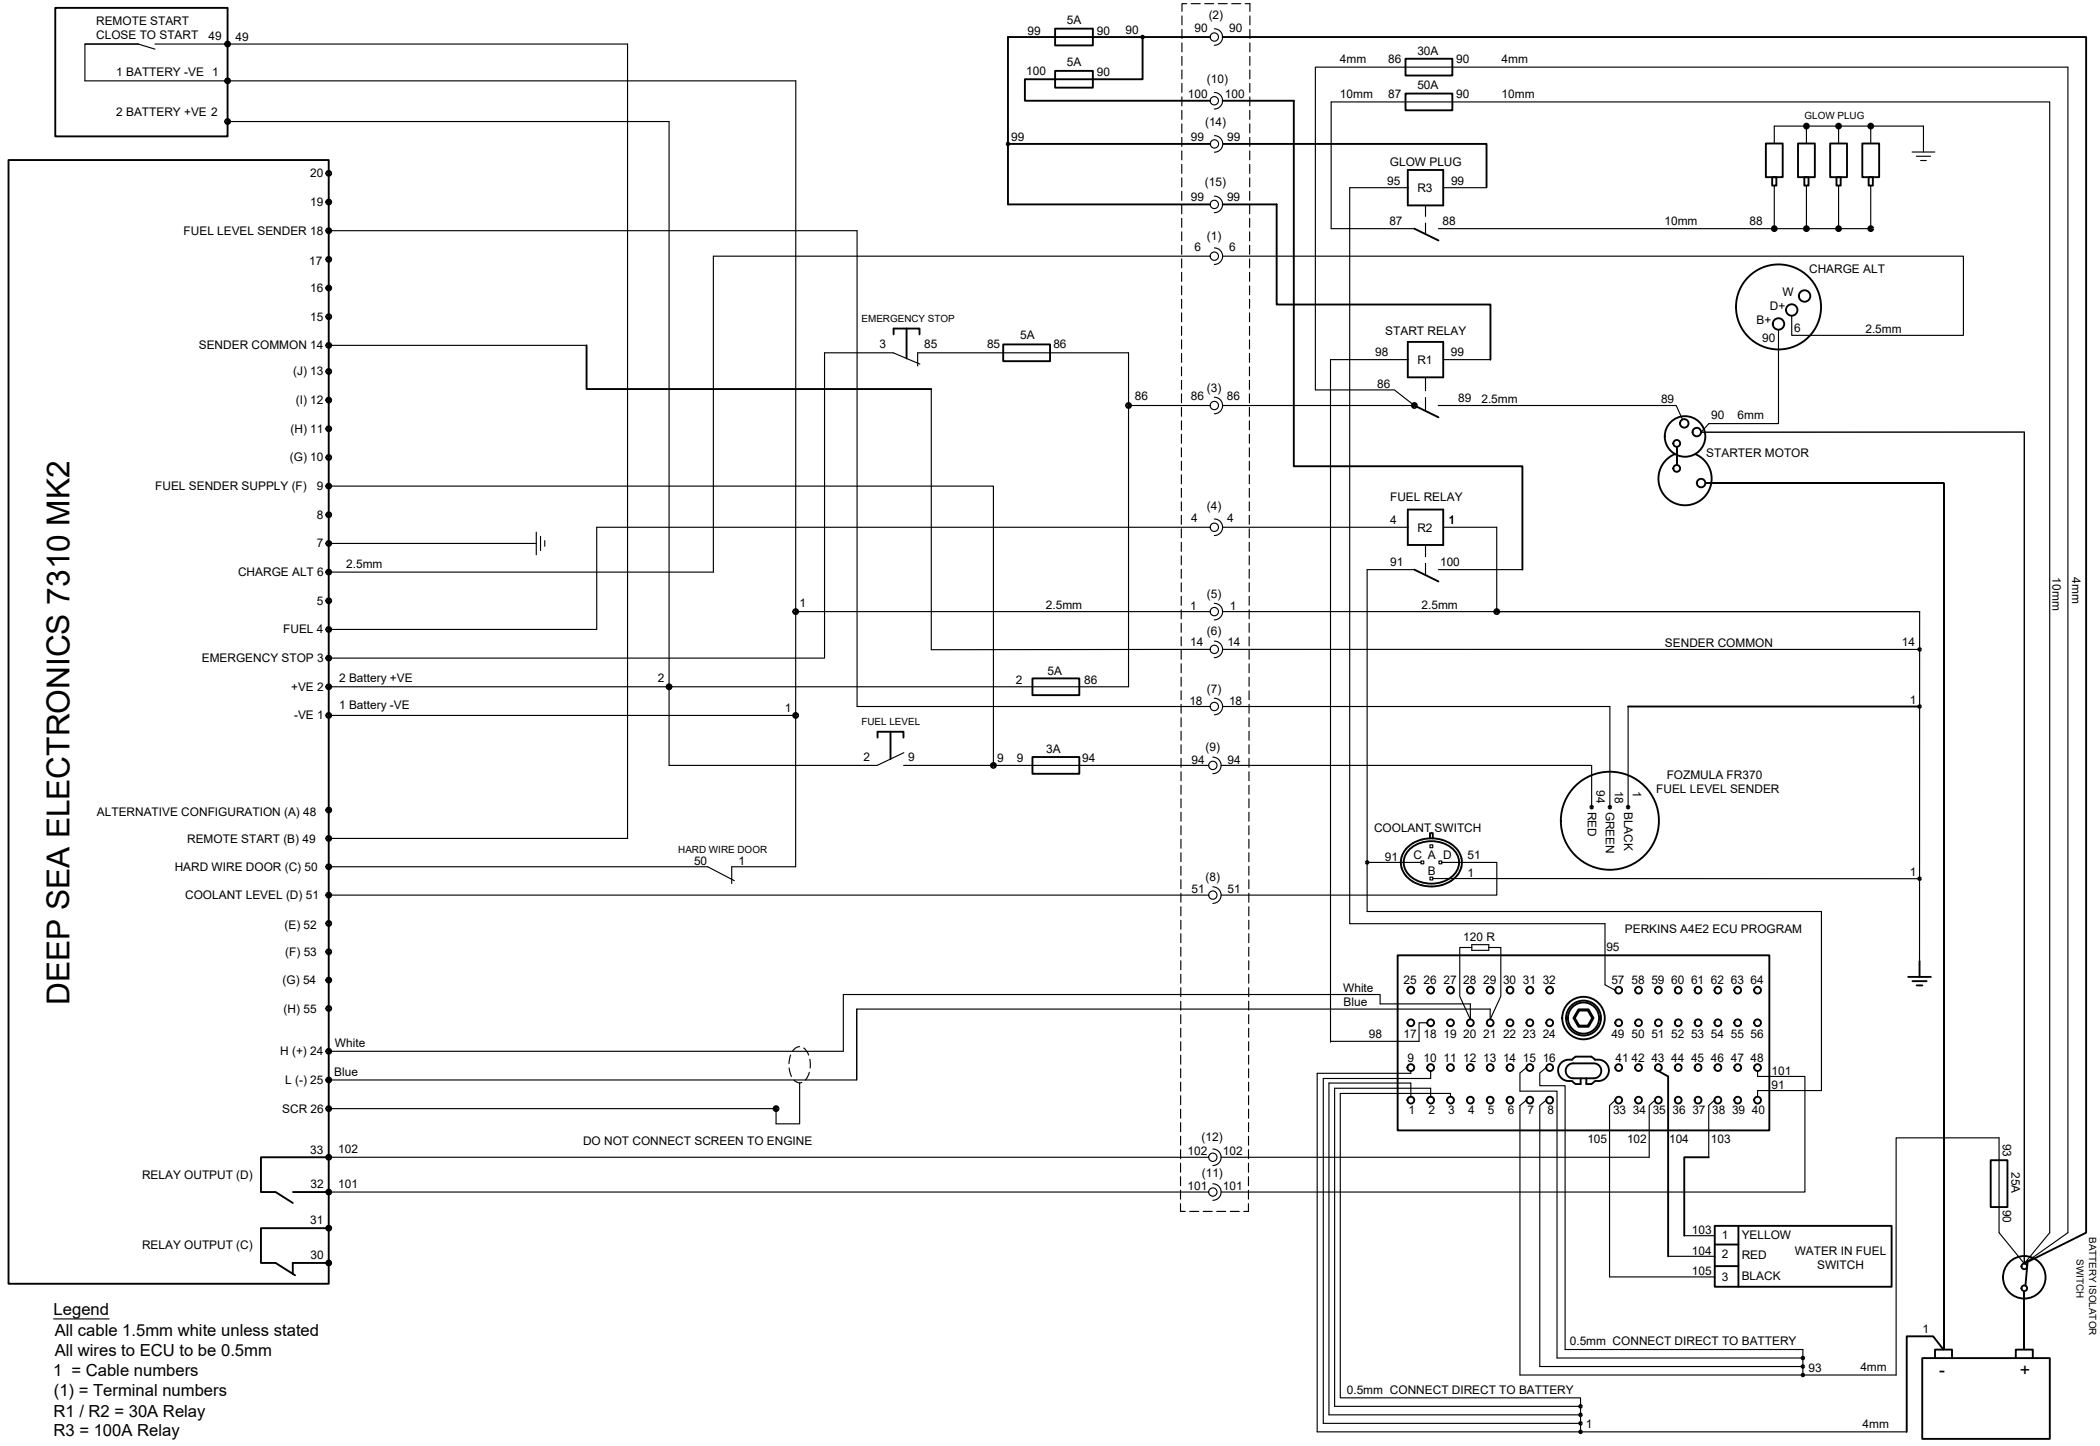

DEEP SEA ELECTRONICS 7310 MK2

Legend
 All cable 1.5mm white unless stated
 All wires to ECU to be 0.5mm
 1 = Cable numbers
 (1) = Terminal numbers
 R1 / R2 = 30A Relay
 R3 = 100A Relay