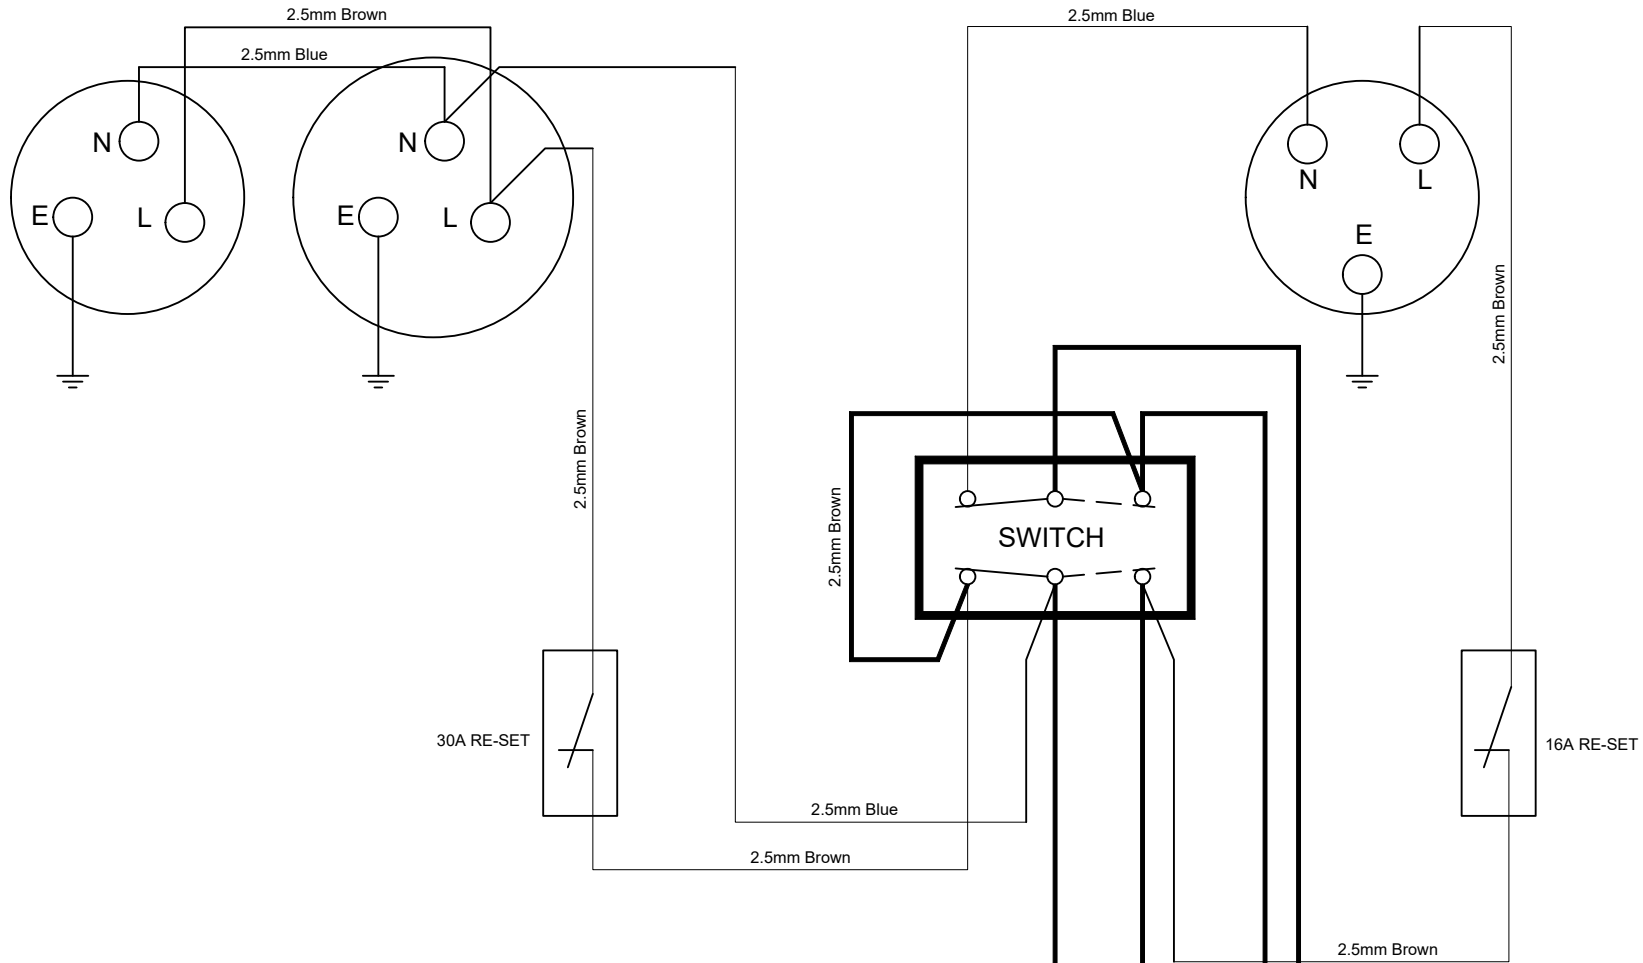

115V 16A SOCKET

115V 32A SOCKET

230V 16A SOCKET

Alternator wires

NSM
BLUE
BROWN
BLACK
RED

STEPHILL GENERATORS

Phone 01933 677911
Fax 01933 677916

Drawing Number
SW12069

Drawn
R Golding

Description
SE3000D - 4000DL Dual voltage 3
Socket box toggle switch wiring

Last Number Used
N/A

Issue	Date	Revision
A	22/02/06	New drawing